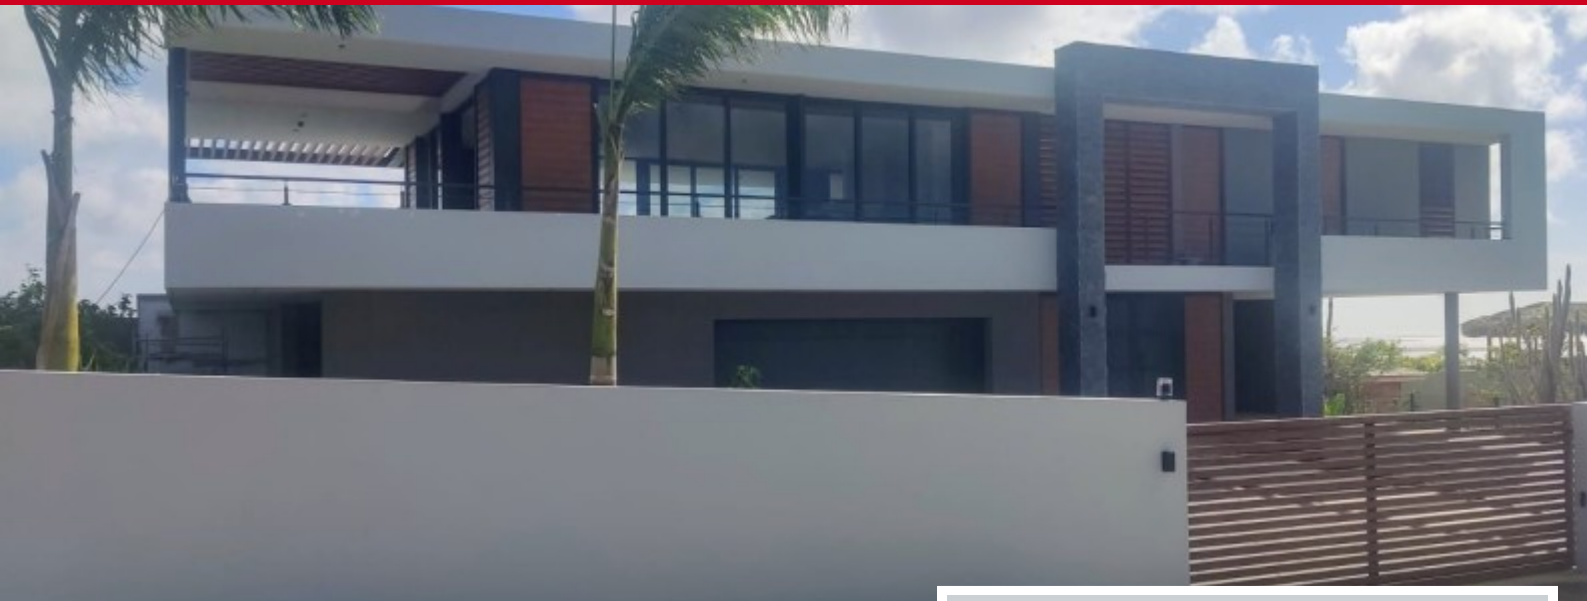

FOR SALE

Sabadeco Crown West 265 *NEW CONSTRUCTION*

Price: USD 2.150.000

Location: Sabadeco

Lot size: 1.935 m²

Bathrooms: 4

Built up size: 580 m²

Bedrooms: 5

This newly built luxury villa is located in the popular residential area of Sabadeco Crown West and is to be completed in Februari 2025. The villa offers an open living environment with an extensive sea view that stretches from the south end of the island to the unobstructed views of Klein Bonaire. Designed by State! Architects Curacao, the residence features a 580 m² (6,243 ft²) of living space on a 1935 m² (20,828 ft²) freehold lot. The entrance on the first floor opens up to a stunning open-plan kitchen and living area, infinity swimming pool and a large, covered terrace. The infinity pool is the shining center of the outdoor area and offers the perfect opportunity to relax, swim and enjoy breathtaking views. The open kitchen and living area are surrounded by large, floor to ceiling sliding glass doors. The master bedroom has a private bathroom
[Read more on our website](#)