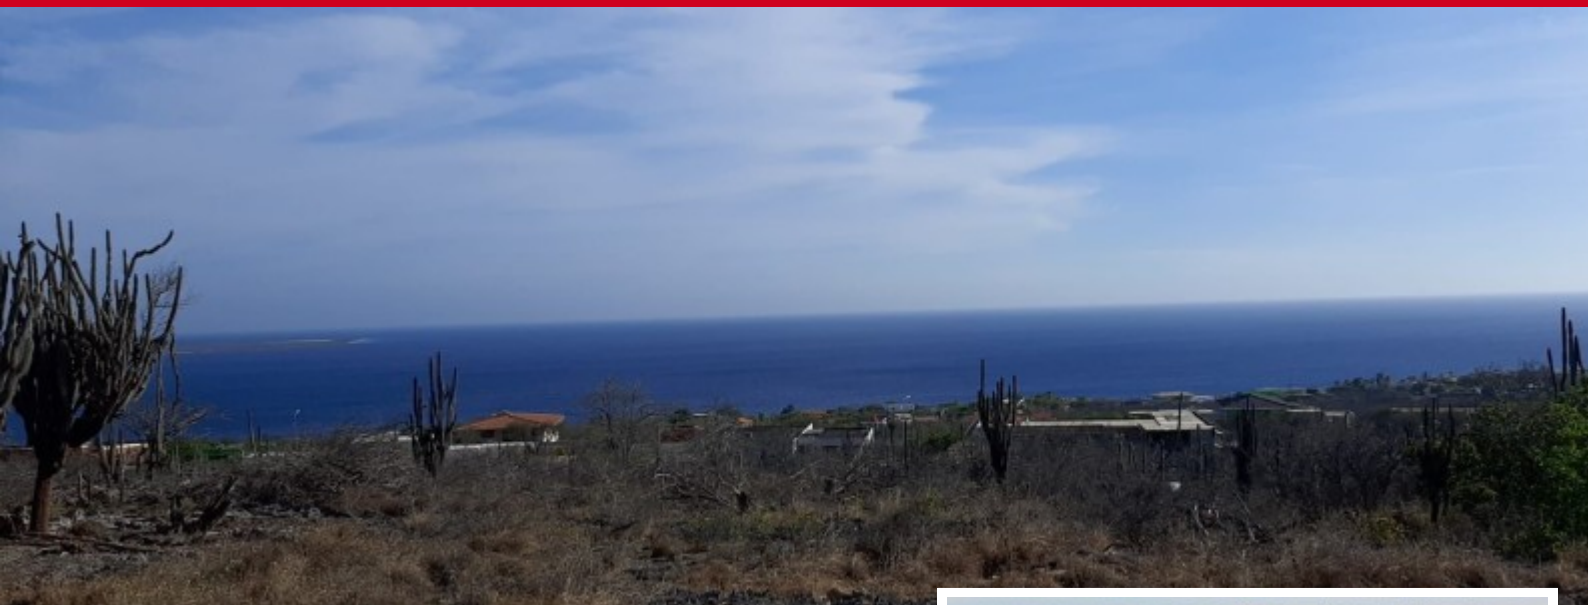

FOR SALE

Sabadeco Crown West LOT # 241

Location: Sabadeco

Lot size: 2.123 m2

Sabadeco Crown West LOT # 241 Beautifully situated building plot with unlimited and unobstructed sea views over the Island and Klein Bonaire. Best lot presently available! 22,851 SQ.FT./ (2123M2) First and best row, located on the good (immediately ocean facing) side of the street This beautiful, located piece of property is one of the last lots which are available at Sabadeco Crown West (Phase 3) It is located in the quiet neighborhood of Sabadeco. In front of the lot is a green zone, so this means no other houses can be constructed in front of yours. Did you ever dream of your own lot with your own built (personally designed) Villa, do you want to realize your own dream house in a friendly environment? This area Sabadeco Crown West provides the absolute best in panoramic views and Bonaire breezes. The lot is located close to all major diving and snorkel sites in the North of Bonaire. Utility services are installed underground at your convenience at/in the paved road. This is your chance to build your dream Villa on a dream location! Build your dream home. Private property building lot in well reputed area Ocean and island views Paved roads Only a 8 minutes drive to the centre of Kralendijk