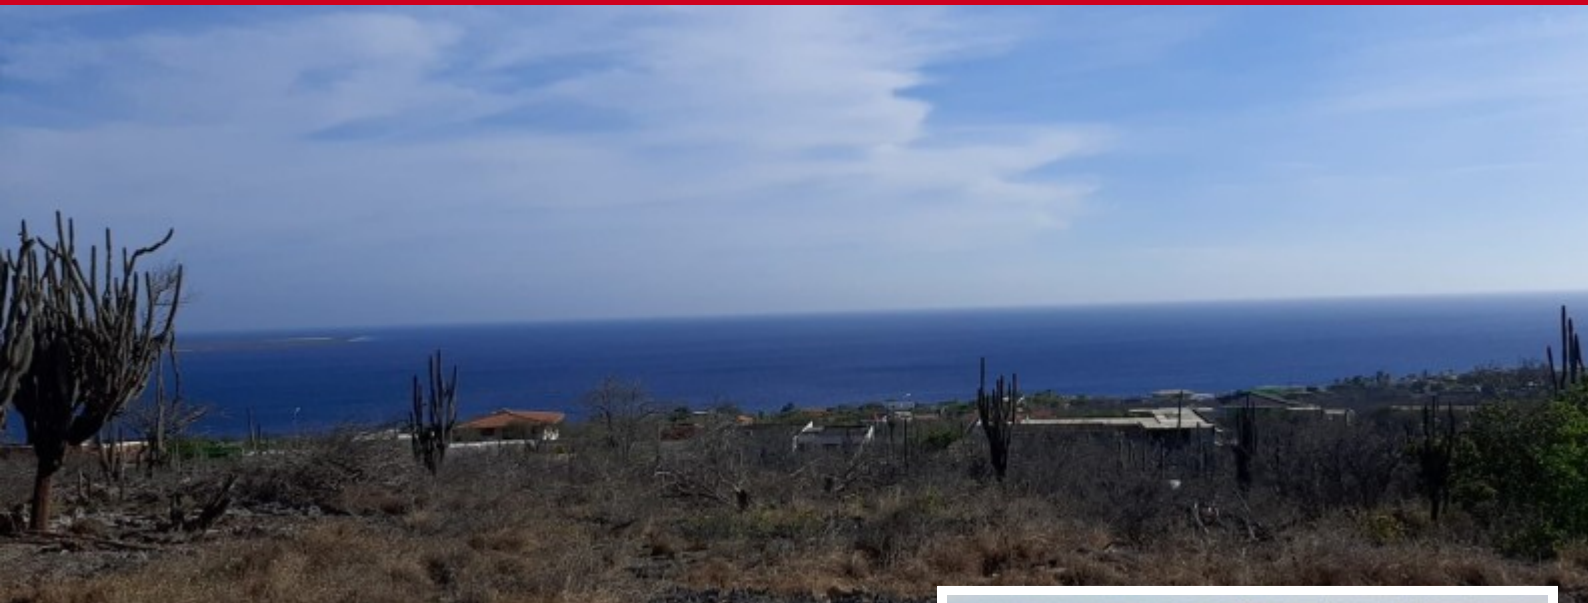

### Sabadeco Crown West LOT # 241

**Price:** USD 590.000

**Location:** Sabadeco

**Lot size:** 2.123 m2

Sabadeco Crown West LOT # 241 Beautifully situated building plot with unlimited and unobstructed sea views over the Island and Klein Bonaire. Best lot presently available! 22,851 SQ.FT./ (2123M2) First and best row, located on the good (immediately ocean facing) side of the street This beautiful, located piece of property is one of the last lots which are available at Sabadeco Crown West (Phase 3) It is located in the quiet neighborhood of Sabadeco. In front of the lot is a green zone, so this means no other houses can be constructed in front of yours. Did you ever dream of your own lot with your own built (personally designed) Villa, do you want to realize your own dream house in a friendly environment? This area Sabadeco Crown West provides the absolute best in panoramic views and Bonaire breezes. The lot is located close to all major diving and snorkel sites in the North of Bonaire. Utility services are installed underground at your convenience at/in the paved road. This is your chance to build your dream Villa on a dream location! Build your dream home.

Private property building lot in well reputed area Ocean and island  
[Read more on our website](#)